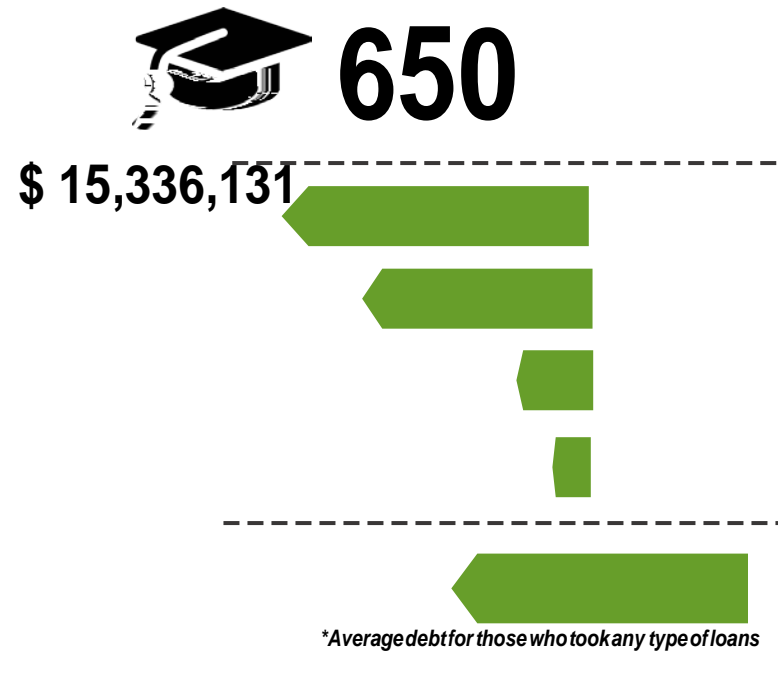

2016 3-year Cohort Default Rate 4.0% - University of La Verne - 2017

2016 3-year Cohort Default Rate 4.0%; National Average 10.1%